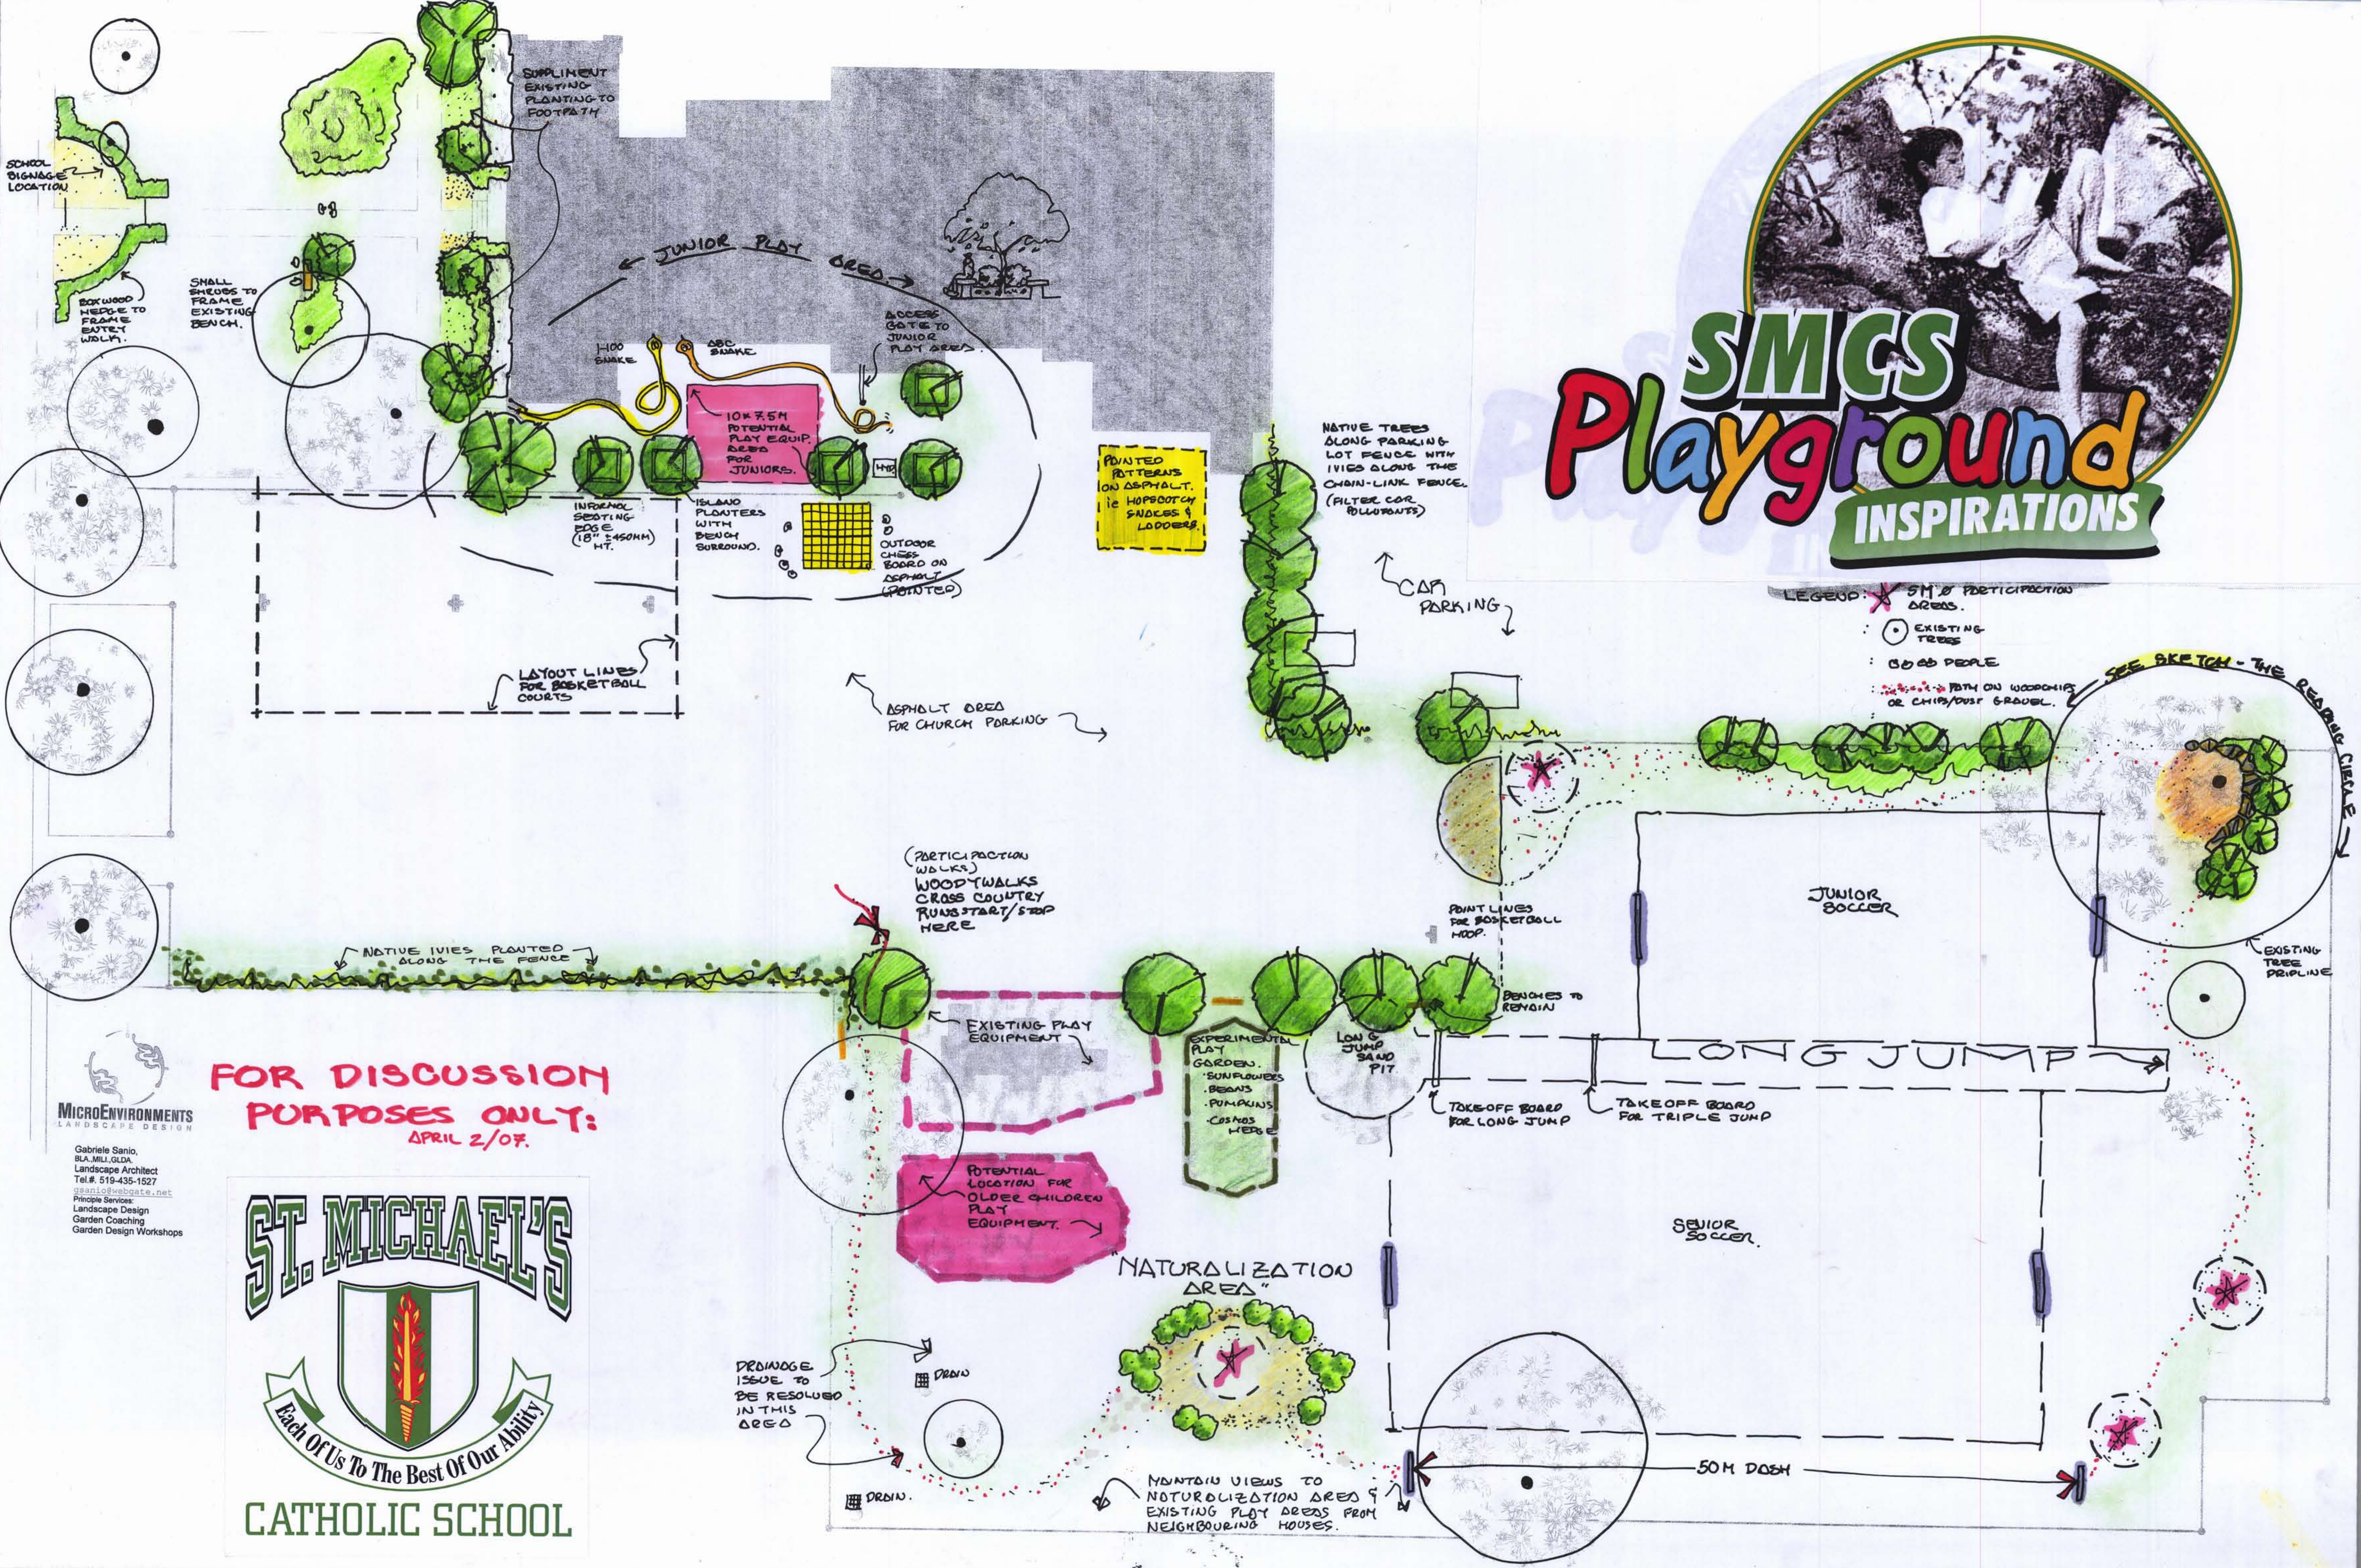

# SMCS Playground INSPIRATIONS

- LEGEND:
- ✱ SMCS PARTICIPATION AREAS
  - EXISTING TREES
  - ◎ GOOD PEOPLE
  - ⋯ PATH ON WOODCHIP OR CHIPS/DUST GRAVEL

**FOR DISCUSSION PURPOSES ONLY:**  
APRIL 2/07.

**MICROENVIRONMENTS**  
LANDSCAPE DESIGN

Gabriele Sanio,  
BLA, MIL, GLDA  
Landscape Architect  
Tel. # 519-435-1527  
gsanio@webgate.net

Principle Services:  
Landscape Design  
Garden Coaching  
Garden Design Workshops

DRAINAGE ISSUE TO BE RESOLVED IN THIS AREA

DRAIN

DRAIN

MAINTAIN VIEWS TO NATURALIZATION AREA & EXISTING PLAY AREAS FROM NEIGHBOURING HOUSES.

50M DASH